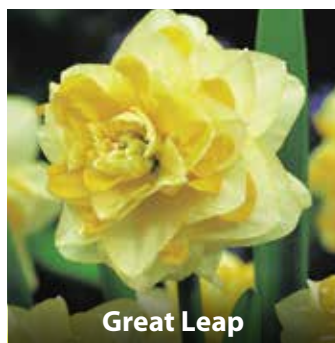

**Golden Harvest**

40cm golden yellow trumpet, March.

ZDAF-GHA 210 10/12cm £30 per 20kg  
ZDAF-GHA 212 12/14cm £30 per 20kg  
ZDAF-GHA 110 10/12cm £85 per 1000  
ZDAF-GHA 112 12/14cm £88 per 1000

**Great Leap**