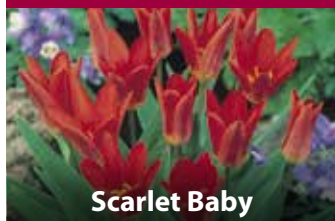

ROCKERY

Scarlet Baby

20cm bright red flowers with stunning yellow base, March.

10/11cm ZTUL-SCA
£105.00 per 1000