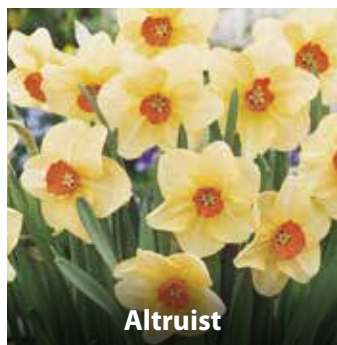

Altruist

40cm apricot petals, dark orange centre, March-April.

ZDAF-ALT 212 12/14cm £45 per 20kg
ZDAF-ALT 112 12/14cm £120 per 1000