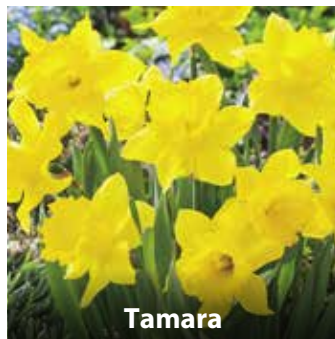

**Tamara**

35cm earliest flowering yellow trumpet, January-February.

ZDAF-TAM 210	10/12cm	£30 per 20kg
ZDAF-TAM 212	12/14cm	£30 per 20kg
ZDAF-TAM 110	10/12cm	£85 per 1000
ZDAF-TAM 112	12/14cm	£88 per 1000