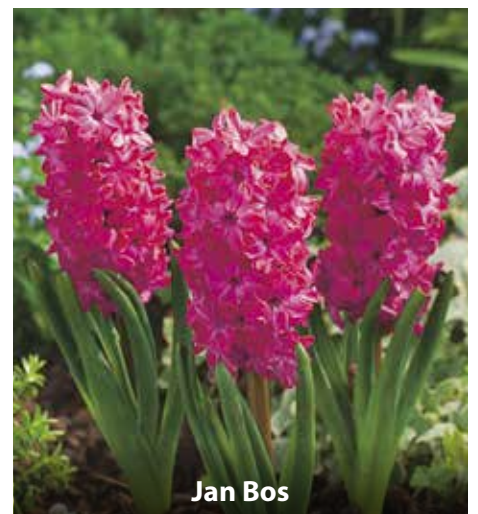

Jan Bos

ZHYO-JBO	Ordinary	16/17cm	£36.00 per 100
ZHYP-JBO	Prepared	16/17cm	£39.00 per 100
ZHYB-JBO	Bedding	14/15cm	£26.00 per 100

AVAILABLE IN UNITS OF 50 & 100