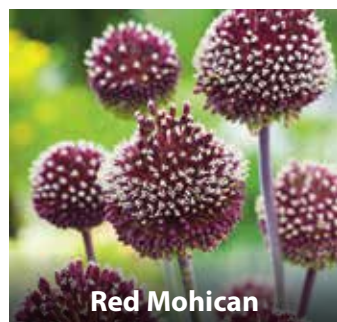

ZALL-PSE-12

£27.00 per 100 (units of 25)

**Red Giant**

25cm, impressive large red spear clusters sit above ribbed leaves, flowering May-June.

12/14cm ZALL-RGI

£32.00 per 100 (units of 25)

**Red Mohican**

90cm, striking red ball, mohican style hair and tiny white flowers, July-August.