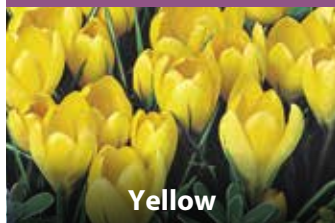

## LARGE FLOWERED CROCUS (FLOWERS LATE FEB - EARLY MARCH)

**Blue**

Large Flowered Blue. **P**  
7/8cm ZCRO-LBL  
£105.00 per 1000 (units of 250)

**Purple**

Large Flowered Purple. **P**  
7/8cm ZCRO-LPU  
£105.00 per 1000 (units of 250)

**Striped**

Large Flowered Striped. **P**  
7/8cm ZCRO-LST  
£105.00 per 1000 (units of 250)

**White**

Large Flowered White. **P**  
7/8cm ZCRO-LWH  
£105.00 per 1000 (units of 250)

## LARGE FLOWERED CROCUS

**Yellow**

Large Flowered Yellow. **P**  
7/8cm ZCRO-LYE  
£110.00 per 1000 (units of 250)

**Mixed**

Large Flowered Mixed. **P**  
7/8cm ZCRO-LMI  
£105.00 per 1000 (units of 250)