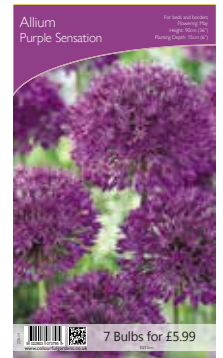

### 2. OR ORDER THE COLOURFUL GARDENS BULB BAG COLLECTION

5 bags x 40 varieties @£2.45 per bag £490.00 for the collection

Order code - ZZB-COL

ZZB-01

ZZB-01A

ZZB-02

ZZB-02A

ZZB-03