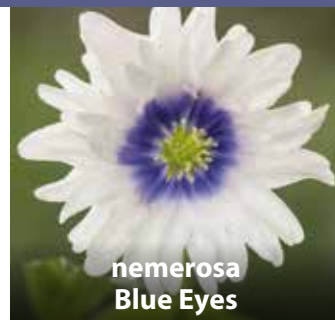

## ANEMONE

**coronaria St. Brigid**

25cm semi double flowers in mixed colours in May-June.  
5/6cm ZANE-STB  
£72.00 per 1000 (units of 250)

**coronaria The Bride**

40cm pure white flowers with green centres, good cut flowers, May-June. **P**  
6/7cm ZANE-TBR  
£72.00 per 1000 (units of 250)

**nemerosa (Wood Anemone)**

20cm delicate white flowers tinged pink, flowering March-April.  
topsize ZANE-NEM  
£195.00 per 1000 (units of 250)

**nemerosa Blue Eyes**

15cm, stunning white double petal flower with vibrant blue eye, Mar-Apr.  
topsize. ZANE-NBL  
£85.00 per 100 (units of 25)