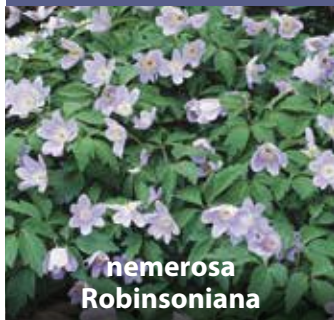

ANEMONE

nemerosa Robinsoniana

15cm, abundance of Pale lavender blue flowers Feb-Apr.
topsize. ZANE-NRO
£85.00 per 100 (units of 25)