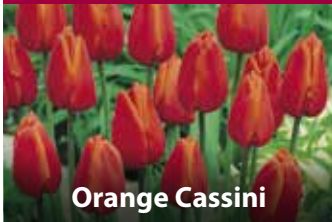

SINGLE EARLY, DARWIN, TRIUMPH

Orange Cassini

45cm orange tinged with rose, early May.
10/11cm ZTUL-OCA
£95.00 per 1000