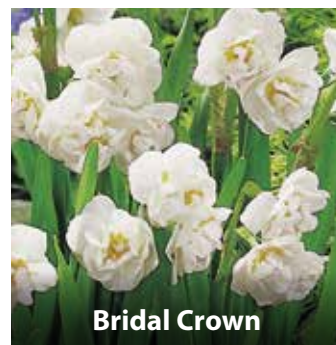

Bridal Crown

35cm small double white & cream heads, mid March.

ZDAF-BCR 210 10/12cm £50 per 20kg
ZDAF-BCR 110 10/12cm £140 per 1000