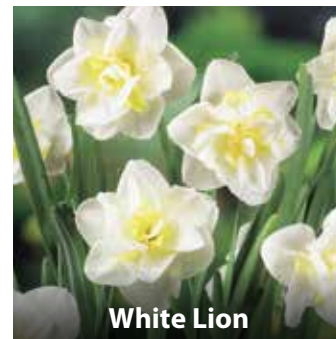

**Tamara**

35cm earliest flowering yellow trumpet, January-February.

ZDAF-TAM 210	10/12cm	£30 per 20kg
ZDAF-TAM 212	12/14cm	£30 per 20kg
ZDAF-TAM 110	10/12cm	£85 per 1000
ZDAF-TAM 112	12/14cm	£88 per 1000