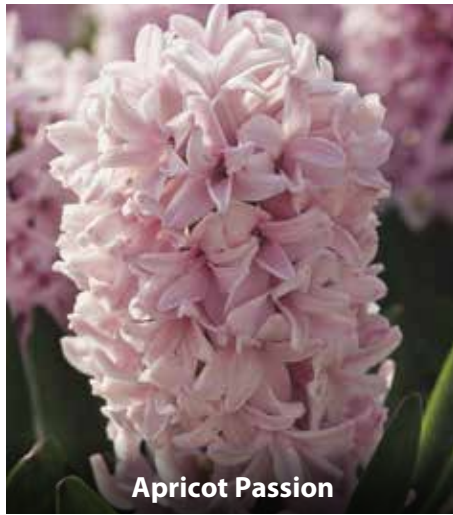

# HYACINTHS LOOSE BULBS

**Anne Marie**

ZHYO-AMA	Ordinary	16/17cm	£36.00 per 100
ZHYP-AMA	Prepared	16/17cm	£39.00 per 100

**Apricot Passion**

ZHYO-APP	Ordinary	16/17cm	£36.00 per 100
ZHYP-APP	Prepared	16/17cm	£39.00 per 100
ZHYB-APP	Bedding	14/15cm	£26.00 per 100