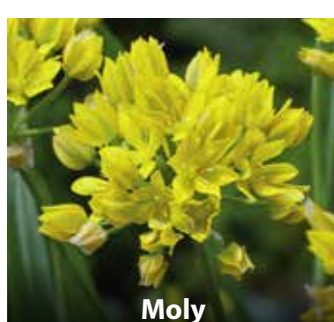

**giganteum**

120cm large heads of mauve star-shaped flowers in June.  
18/20cm ZALL-GIG  
£130.00 per 100 (units of 25)

**Gladiator**

120cm very large heads of purple-lilac flowers, June flowering. **P**  
18/20cm ZALL-GLA  
£115.00 per 100 (units of 25)

**Globemaster**

85cm enormous rounded heads of deep violet flowers, June-July.  
18/20cm ZALL-GLO  
£225.00 per 100 (units of 25)

**Hair**

65cm, unique unruly looking green hair above a purple flower head, May.  
5/6cm ZALL-HAI  
£130.00 per 1000 (units of 250)

**His Excellency**

90cm, large purple-blue ball of little star shaped florets, flowers May-July.  
18/20cm ZALL-HIS  
£155.00 per 100 (units of 25)

**karataviense**

25cm, low growing large globe of star shaped pale pink flowers, May- June  
10/12cm ZALL-KAR  
£24.00 per 100 (units of 25)

**Moly**

40cm star shaped yellow flowers above clumps of grey/green foliage. June.  
4/5cm ZALL-MOL  
£35.00 per 1000 (units of 250)

**Mont Blanc**

90-120cm large dense spherical heads of pure white, June.  
18/20cm ZALL-MBL  
£125.00 per 100 (units of 25)