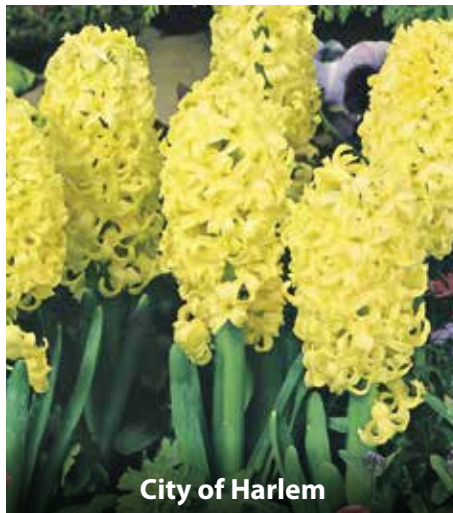

City of Harlem

ZHYO-CHA	Ordinary	16/17cm	£36.00 per 100
ZHYP-CHA	Prepared	16/17cm	£39.00 per 100
ZHYB-CHA	Bedding	14/15cm	£26.00 per 100