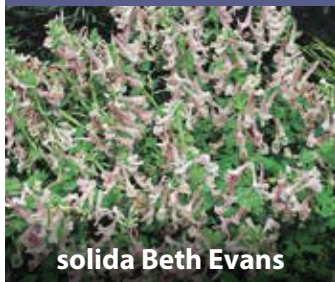

CORYDALIS

solida Beth Evans

10cm, shades of pink to red, flowering March-April.
size 1 ZCOR-SOL
£220.00 per 1000 (units of 250)