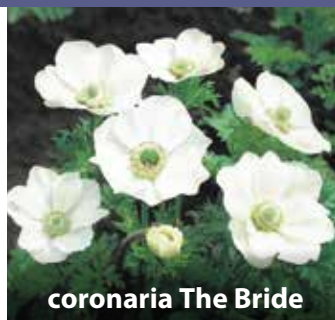

## ANEMONE

**coronaria De Caen Sylphide**

20cm, poppy like flower, bright pink petals with purple centre, June-July.  
5/6cm ZANE-DCS  
£75.00 per 1000 (units of 250)

**coronaria De Caen Mixed**

25cm single poppy flowers in mix of colours, April-May.  
5/6cm ZANE-DCA  
£75.00 per 1000 (units of 250)

**coronaria Hollandia**

30cm striking deep red flowers with black & white centres, good cut flowers May-June. **P**  
6/7cm ZANE-HOL  
£72.00 per 1000 (units of 250)

**coronaria Mr Fokker**

45cm rich deep purple-blue flowers with black centres, good cut flowers May-June. **P**  
6/7cm ZANE-MFO  
£85.00 per 1000 (units of 250)

## ANEMONE

**coronaria St. Brigid**

25cm semi double flowers in mixed colours in May-June.  
5/6cm ZANE-STB  
£72.00 per 1000 (units of 250)

**coronaria The Bride**

40cm pure white flowers with green centres, good cut flowers, May-June. **P**  
6/7cm ZANE-TBR  
£72.00 per 1000 (units of 250)