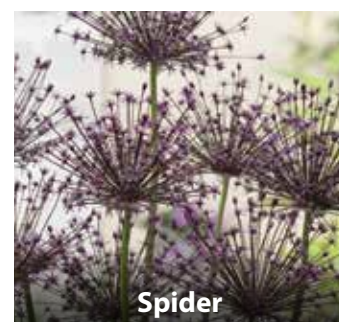

12/14cm ZALL-SDR

£35.00 per 100 (units of 25)

**sphaerocephalon**

70cm drumstick heads of maroon-purple, good for cutting in June.

5/6cm ZALL-SPH

£55.00 per 1000 (units of 250)

**Spider**

40-60cm heads of spiky dark purple flowers, flowering June-July.