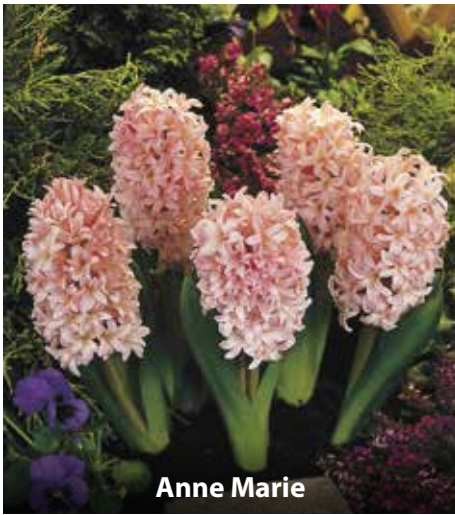

HYACINTHS LOOSE BULBS

Anne Marie

ZHYO-AMA	Ordinary	16/17cm	£36.00 per 100
ZHYP-AMA	Prepared	16/17cm	£39.00 per 100