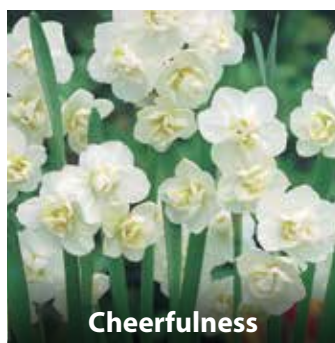

Cheerfulness

45cm multiheaded, creamy white double centres, April.

ZDAF-CHE 212 12/14cm £48 per 20kg
ZDAF-CHE 112 12/14cm £130 per 1000