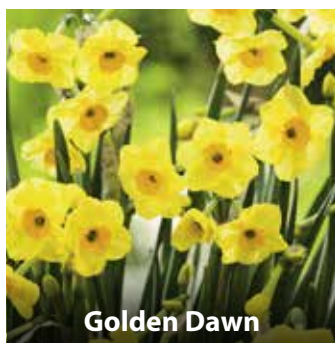

Golden Dawn

45cm fragrant multiheaded yellow, orange cup, April.

ZDAF-GDA 210 10/12cm £45 per 20kg
ZDAF-GDA 110 10/12cm £120 per 1000