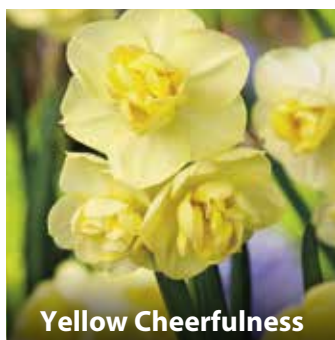

Yellow Cheerfulness

35cm fragrant multiheaded soft yellow, April.

ZDAF-YCH 212	12/14cm	£45 per 20kg
ZDAF-YCH 112	12/14cm	£120 per 1000