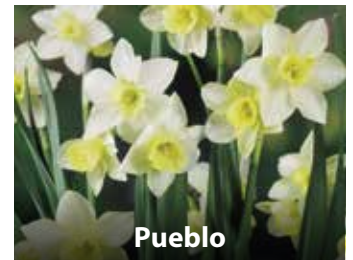

Pueblo

40cm white perianth, pale yellow cups fade to white, April flowering. **P**
8/10cm ZDAF-PUE
£95.00 per 1000 (units of 250)

STORAGE FOR ALL BULBS

Open boxes & bags
Keep off concrete floors
Store in a cool, dark, airy place

GOOD AIR CIRCULATION IS ESSENTIAL