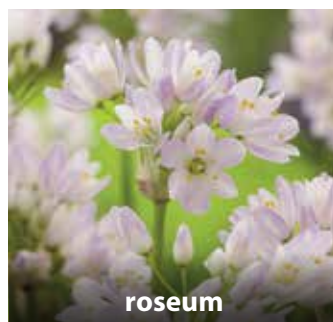

roseum

50cm clusters of dainty pink flowers in May, great in borders & tubs. P

5cm + ZALL-ROS

£45.00 per 1000 (units of 250)