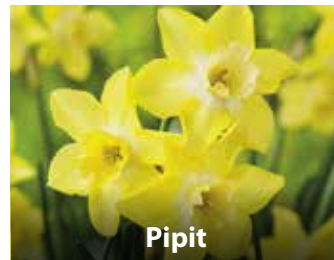

Pipit

20cm soft lemon yellow with white centres, flowering in April/May. **P**
8/10cm ZDAF-PIP
£110.00 per 1000 (units of 250)