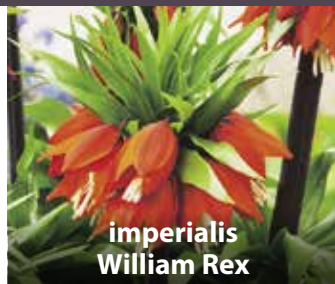

## FRITILLARIA

**imperialis Lutea**

80cm golden yellow crown imperial, March-April. **P**  
20cm up ZFRI-LUT  
£210.00 per 100 (units of 25)

**imperialis Rubra**

100cm red crown imperial, April flowering.  
20cm up ZFRI-IRU  
£190.00 per 100 (units of 25)