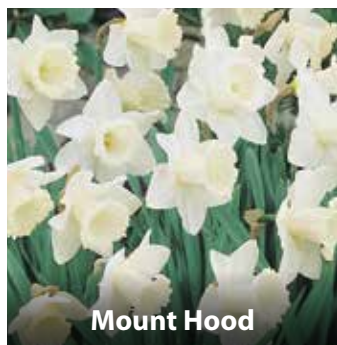

# DAFFODILS & NARCISSUS LOOSE BULBS

**King Alfred**

40cm reliable yellow trumpet, flowering late March.

ZDAF-KAL 210	10/12cm	£30 per 20kg
ZDAF-KAL 212	12/14cm	£30 per 20kg
ZDAF-KAL 110	10/12cm	£85 per 1000
ZDAF-KAL 112	12/14cm	£88 per 1000