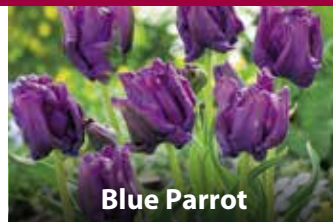

**Blue Parrot**

60cm large heads of bluish-purple, mid May.  
10/11cm ZTUL-BPA  
£135.00 per 1000

**Eagle Wings**

50cm large bright yellow flowers, delicately brushed with green, May.  
10/11cm ZTUL-EWI  
£120.00 per 1000