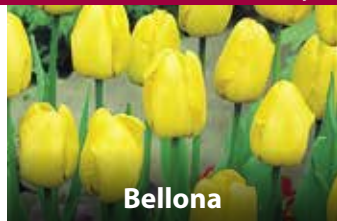

## SINGLE EARLY, DARWIN, TRIUMPH

**Banjaluka**

50cm bright yellow petals flashed with vibrant red, April-May.

10/11cm ZTUL-BLU

£95.00 per 1000

**Bellona**

45cm rounded golden yellow flowers in April.

10/11cm ZTUL-BEL