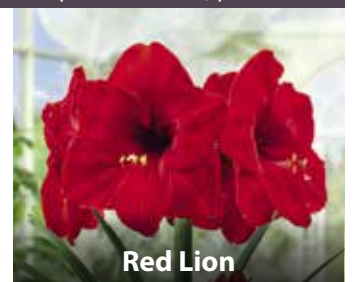

Red Lion

60cm, large flowering Amaryllis, red flowers, June-July.
32/34cm ZHIP-RLI
£495.00 per 100 (units of 10)