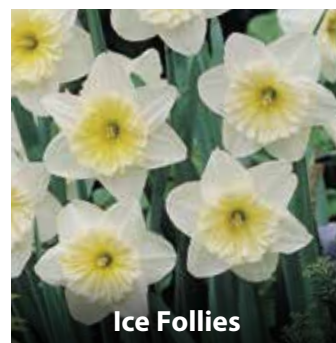

**Golden Harvest**

40cm golden yellow trumpet, March.

ZDAF-GHA 210 10/12cm £30 per 20kg  
ZDAF-GHA 212 12/14cm £30 per 20kg  
ZDAF-GHA 110 10/12cm £85 per 1000  
ZDAF-GHA 112 12/14cm £88 per 1000

**Great Leap**

45cm double creamy-yellow ruffles flowers, April.

ZDAF-GLE 210 10/12cm £33 per 20kg  
ZDAF-GLE 212 12/14cm £33 per 20kg  
ZDAF-GLE 110 10/12cm £85 per 1000  
ZDAF-GLE 112 12/14cm £90 per 1000

**Ice Follies**