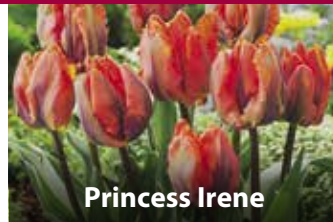

## SINGLE EARLY, DARWIN, TRIUMPH

**Orange Cassini**

45cm orange tinged with rose, early May.  
10/11cm ZTUL-OCA  
£95.00 per 1000

**Passionale**

40cm lilac-purple flowers, late April-early May.  
10/11cm ZTUL-PAS  
£115.00 per 1000