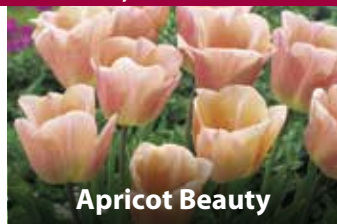

Apricot Beauty

50cm soft salmon-rose tinged with apricot, late April.

10/11cm ZTUL-ABE

£105.00 per 1000