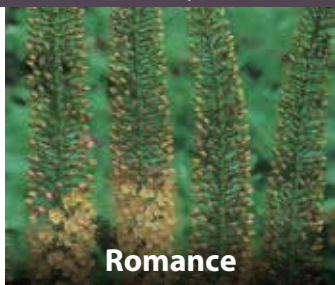

Romance

120cm, spires of apricot buds that open into salmon-pink flowers, May-June.
topsize ZER-ROM
£220.00 per 100 (units of 25)