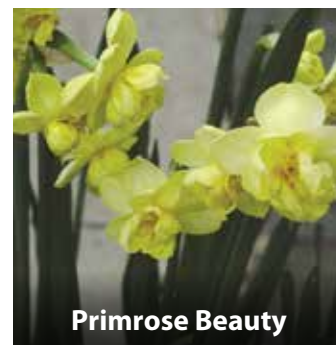

Primrose Beauty

40cm multiheaded yellow double, April.

ZDAF-PRI 210	10/12cm	£33 per 20kg
ZDAF-PRI 212	12/14cm	£33 per 20kg
ZDAF-PRI 110	10/12cm	£90 per 1000
ZDAF-PRI 112	12/14cm	£95 per 1000